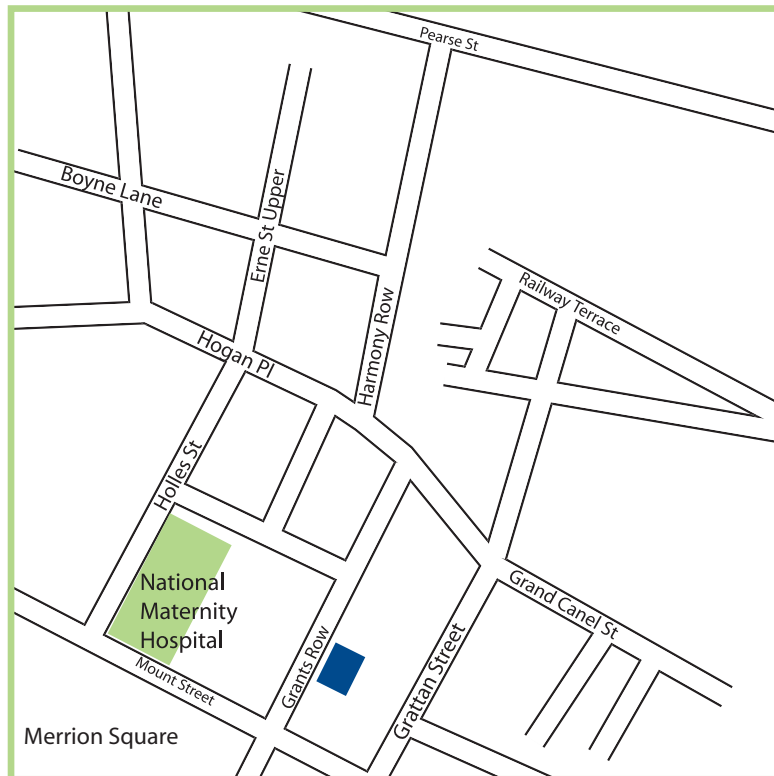

CAROLE NASH

**Carole Nash – one of Ireland's largest motorcycle insurance specialists**

1 Grants Row, Lr. Mount Street, Dublin 2

Website: [www.carolenash.com](http://www.carolenash.com) email: [emerald@carolenash.com](mailto:emerald@carolenash.com) Fax: 01 636 9199